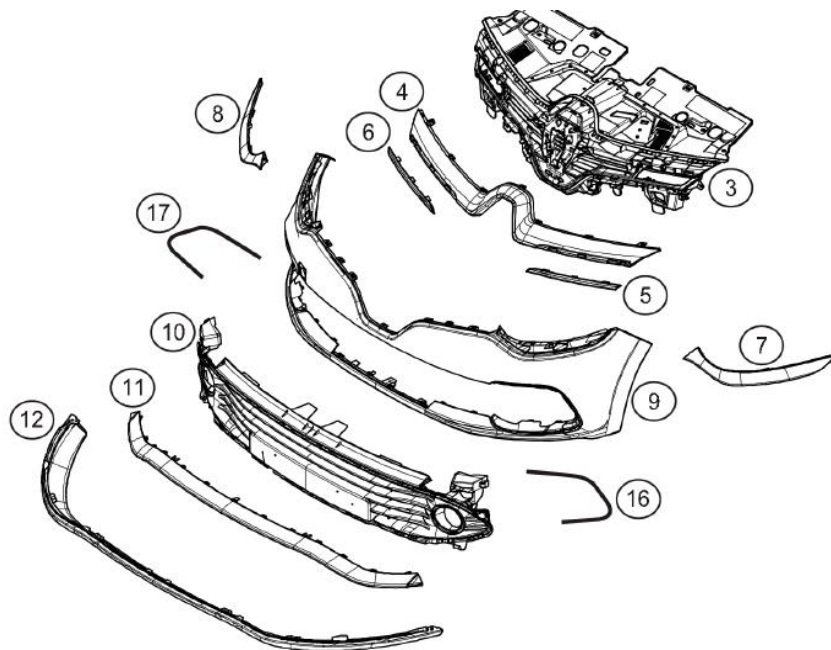

77 03 017 138	Vis RLX 4,5X16	2		
82 01 424 193	Grille de protection radiateur Découpe de 1000X400mm dans grillage ML Toile Casane Galva Lg 1M Ref 92021	1		
77 03 602 252	Vis	2		
908921901R	Monogramme arrière "Renault SPORT"	1		
908926558R	Monogramme arrière "RS"	1		
82 01 700 123	Faisceau adaptation projecteurs avants = headlight adaptation loom	2		
82 01 702 262	Faisceau adaptation feux arrières = rearlight adaptation loom	2		
98CUP00144	Feu combiné ARD = RR light	1		98CUP00021
98CUP00145	Feu de coffre ARD = RR light boot side	1		98CUP00022
98CUP00146	Feu combiné ARG = RL light	1		98CUP00023
98CUP00147	Feu de coffre ARG = RL light boot side	1		98CUP00023
98CUP00148	Projecteur droit = Right Healight	1		98CUP00015
98CUP00149	Projecteur gauche = Left Headlight	1		98CUP00017

This new front face doesn't make any difference about engine / gearbox cooling.